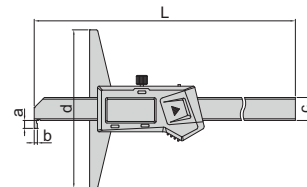

DIGITAL HOOK DEPTH GAGES

DATA
OUTPUT

- Resolution: 0.01mm/0.0005"
- Buttons: on/off, zero, mm/inch
- Automatic power off, move the digital unit to turn on power
- Battery CR2032
- Made of stainless steel

1142-150A

With data interface

Code	Range	Accuracy	L	d	a	b	c	Data output cable (optional)
1142-150A	0-150mm/0-6"	±0.03mm	230mm	100mm	5mm	2mm	14.5mm	7315-21, 7302-21
1142-200A	0-200mm/0-8"	±0.03mm	280mm	100mm	5mm	2mm	14.5mm	7315-21, 7302-21
1142-300A	0-300mm/0-12"	±0.04mm	380mm	150mm	5mm	2mm	14.5mm	7315-21, 7302-21
1142-500A	0-500mm/0-20"	±0.05mm	585mm	150mm	8mm	3mm	15mm	7315-21, 7302-21
1142-5001A	0-500mm/0-20"	±0.05mm	585mm	200mm	8mm	3mm	15mm	7315-21, 7302-21
1142-1000A	0-1000mm/0-40"	±0.07mm	1188mm	150mm	10mm	4mm	18mm	7315-22, 7302-22
1142-10001A	0-1000mm/0-40"	±0.07mm	1188mm	200mm	10mm	4mm	18mm	7315-22, 7302-22
1142-10002A	0-1000mm/0-40"	±0.07mm	1188mm	250mm	10mm	4mm	18mm	7315-22, 7302-22