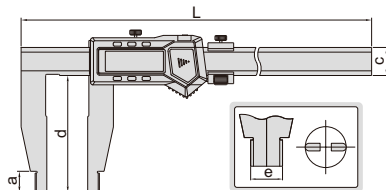

DIGITAL CALIPERS

DATA
OUTPUT

1106-501

- Resolution: 0.01mm/0.0005"
- Button function: on/off, zero, mm/inch, ABS, data preset
- Battery CR2032
- Data output
- Made of stainless steel
- Optional accessory: data output cable (code **7315-**, **7302-**, **7305-**, for calipers without built-in wireless)

(mm)

Code	Range	Accuracy	a	c	d	e	L	Wireless
1106-301	0-300mm/0-12"	±0.05mm	18	24	100	20	420	no
1106-301WL								built-in wireless
1106-302	0-300mm/0-12"	±0.05mm	18	24	150	20	420	no
1106-302WL								built-in wireless
1106-451	0-450mm/0-18"	±0.05mm	18	24	100	20	625	no
1106-451WL								built-in wireless
1106-501	0-500mm/0-20"	±0.05mm	18	24	100	20	675	no
1106-501WL								built-in wireless
1106-502	0-500mm/0-20"	±0.06mm	18	24	150	20	675	no
1106-502WL								built-in wireless
1106-503	0-500mm/0-20"	±0.06mm	24	31	200	20	675	no
1106-505	0-500mm/0-20"	±0.08mm	24	42	300	20	675	no
1106-601	0-600mm/0-24"	±0.05mm	18	24	100	20	770	no
1106-601WL								built-in wireless
1106-602	0-600mm/0-24"	±0.06mm	18	24	150	20	770	no
1106-602WL								built-in wireless
1106-603	0-600mm/0-24"	±0.06mm	24	31	200	20	770	no
1106-802	0-800mm/0-32"	±0.07mm	24	31	150	20	1025	no
1106-1002	0-1000mm/0-40"	±0.08mm	24	31	150	20	1220	no
1106-1003	0-1000mm/0-40"	±0.08mm	24	31	200	20	1220	no
1106-1005	0-1000mm/0-40"	±0.10mm	24	42	300	20	1220	no
1106-1502	0-1500mm/0-60"	±0.11mm	24	42	150	20	1780	no
1106-1503	0-1500mm/0-60"	±0.12mm	24	42	200	20	1780	no
1106-2002	0-2000mm/0-80"	±0.14mm	24	42	150	20	2290	no
1106-2003	0-2000mm/0-80"	±0.14mm	24	42	200	20	2290	no
1106-2502	0-2500mm/0-100"	±0.22mm	24	42	150	20	2800	no
1106-3002	0-3000mm/0-120"	±0.26mm	24	42	150	20	3300	no